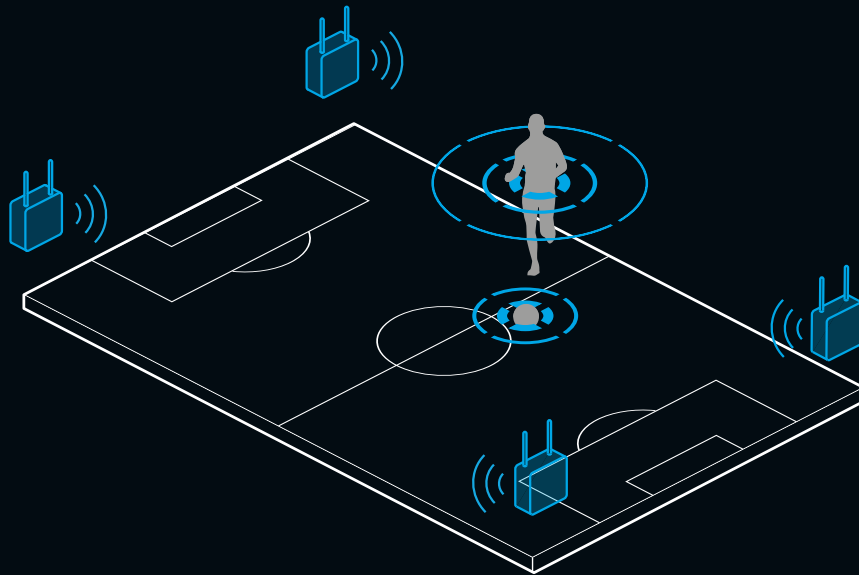

CUTTING-EDGE RADIO TECHNOLOGY

Measure and analyse accurate data in real-time.

A holistic system consisting of sensors and software, which measures, analyses and thus improves the performance of teams with regard to fitness and tactics. Hereby, KINEXON offers an unrivalled radio frequency tracking technology for indoor and outdoor use that locates athletes with centimetre-accuracy and analyses performance in real-time.