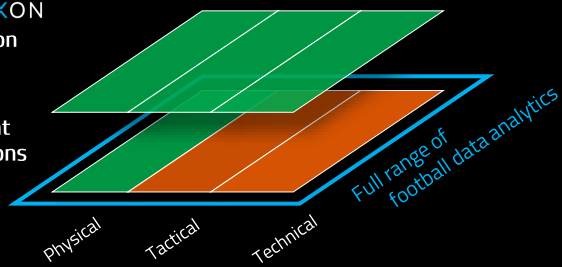

KINEXON iPITCH

The next level of football analytics.

Enter the next level of football coaching, by collecting holistic data sets from players and ball.

BREAKTHROUGH TECHNOLOGY

The KINEXON iPitch combines all requirements with striking simplicity, offering Head Coaches and Assistant Coaching Staff a breaking new way of tactical and technical coaching.

POWERFUL INSIGHTS

The state-of-the-art product offers meaningful tactical and technical insights through accurate, real-time and fully automated ball & player tracking.

THE IMPACT OF BALL- & PLAYER TRACKING IN FOOTBALL COACHING

Reach the next level of coaching by enhancing current training solutions.

KINEXON Solution

Current Solutions